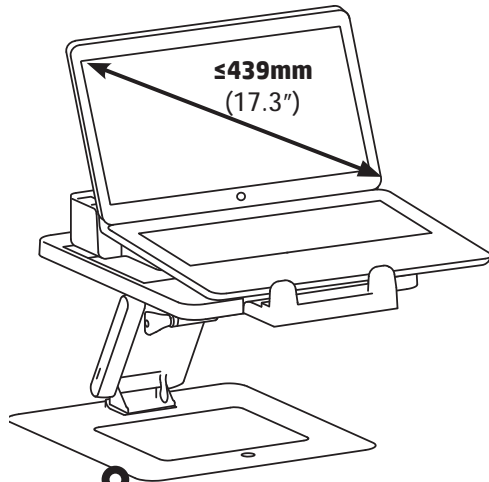

Dual Hinge Notebook Stand

www.ergotron.com/hp

1.7- 6.2 kg
(3.7-13.6 lbs)

CAUTION: This stand is intended for use only within the weight ranges indicated. Use with products heavier than the maximum weights indicated may result in instability causing person injury or equipment damage.