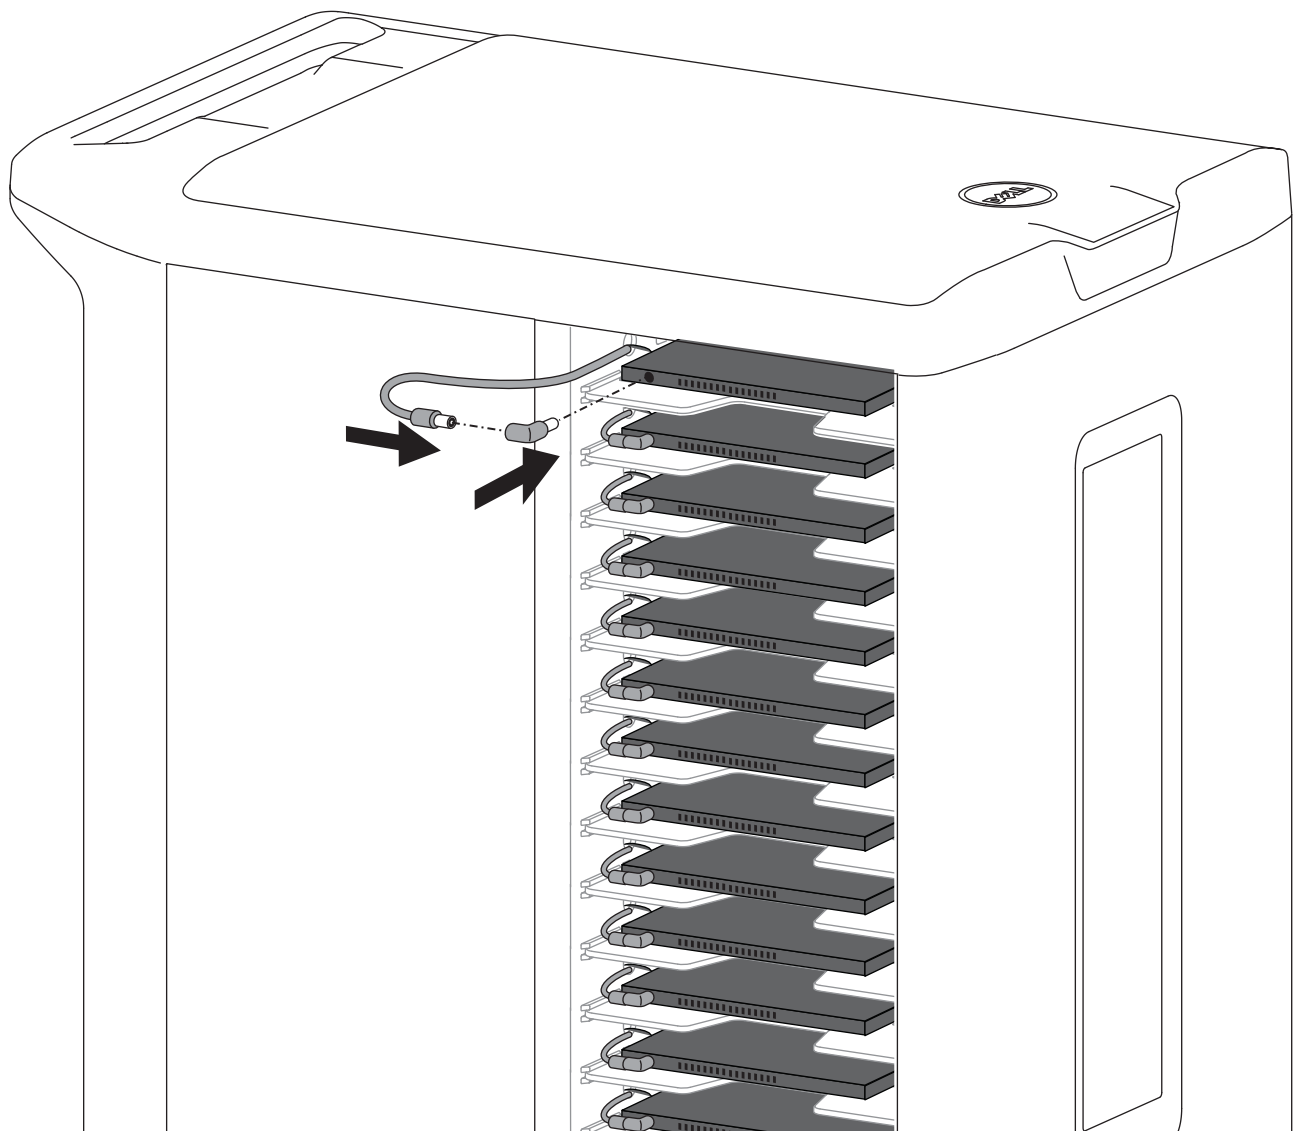

Tech Sheet

Dell Mobile Computing Cart
Right Angle Connector Accessory Kit
• K001425

Custom Solution for Dell™ by Ergotron

30x

© 2014 Ergotron, Inc.
All rights reserved.

CUSTOM SOLUTION FOR DELL BY ERGOTRON
For service, visit www.ergotron.com/Dell
or www.dell.com/support